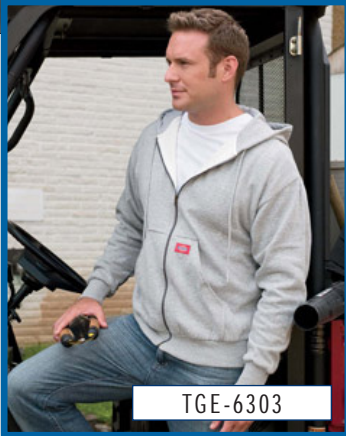

TGE-LS508

TGE-TW385

TGE-6303

From humble beginnings in the basement of a residence almost 20 years ago, The Graphic Edge has delivered exceeding service and continues to grow year after year.

We are confident we can provide you with the highest level of service in marketing, design, print, fulfillment and apparel. We can help make your projects a success!

Charlie McLellan
Apparel Specialist

c: 770.380.0733
p: 770.888.1525
f: 770.888.1495
e: charlie@tgedirect.com